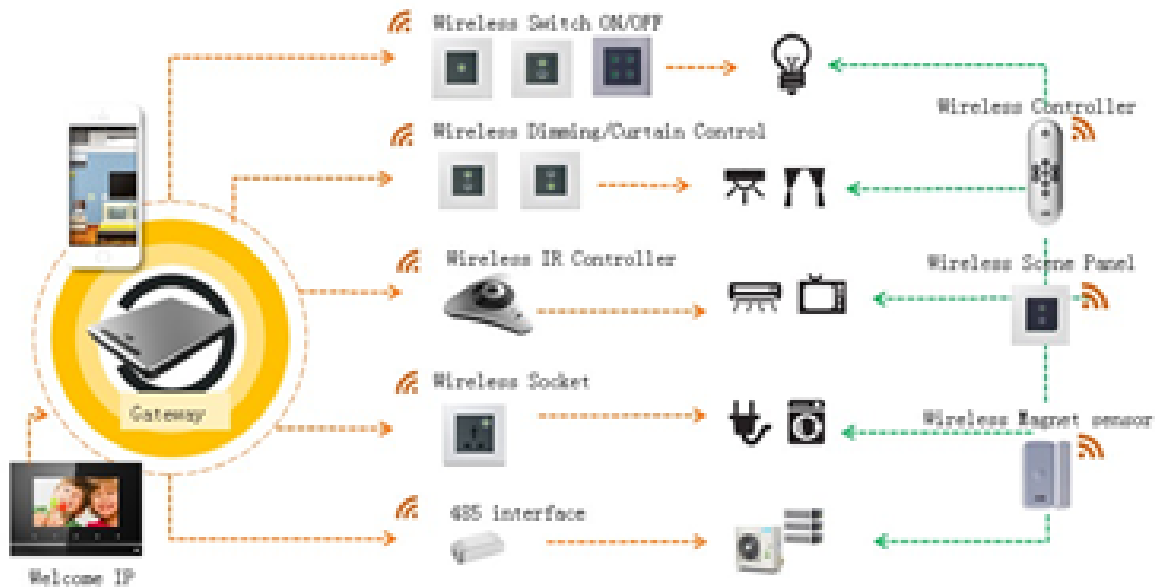

i-jia

Unique solution ID: #1365

Author: Carolina Bachenheimer-Schaefer

Last update: 2017-02-20 11:00