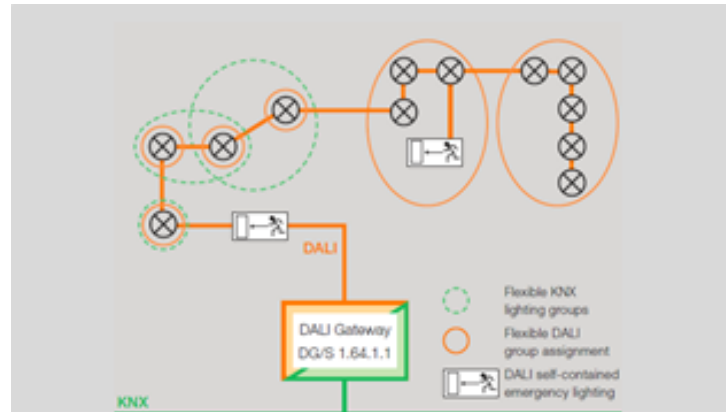

DALI

What are the new features that the DALI-Gateways Basic DG/S x.64.1.1 offer?

You can find a compact overview of the new features the new DALI-Gateways Basic DG/S x.64.1.1 in our product selection guide:

[DALI Gateways DGS x.64.1.1 new features and product selection table](#)

DG/S 2.64.1.1

DG/S 1.64.1.1

Unique solution ID: #1388

Author: BA Engineering Team

Last update: 2024-10-29 08:42