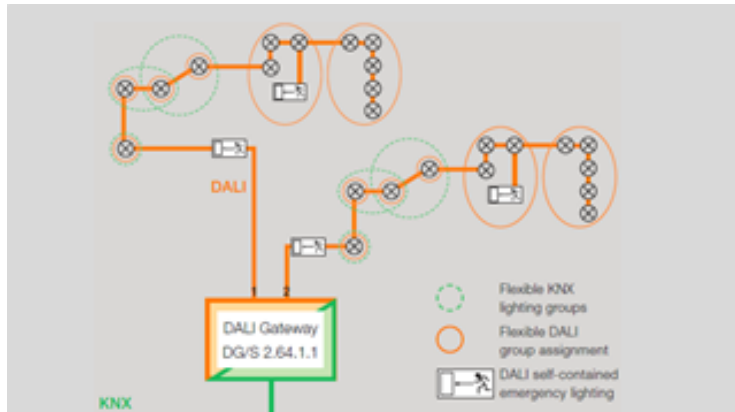

DALI

What are the new features that the DALI-Gateways Basic DG/S x.64.1.1 offer?

You can find a compact overview of the new features the new DALI-Gateways Basic DG/S x.64.1.1 in our product selection guide:

[DALI Gateways DGS x.64.1.1 new features and product selection table](#)

DG/S 2.64.1.1

DG/S 1.64.1.1

Unique solution ID: #1388

Author: BA Engineering Team

Last update: 2024-10-29 08:42