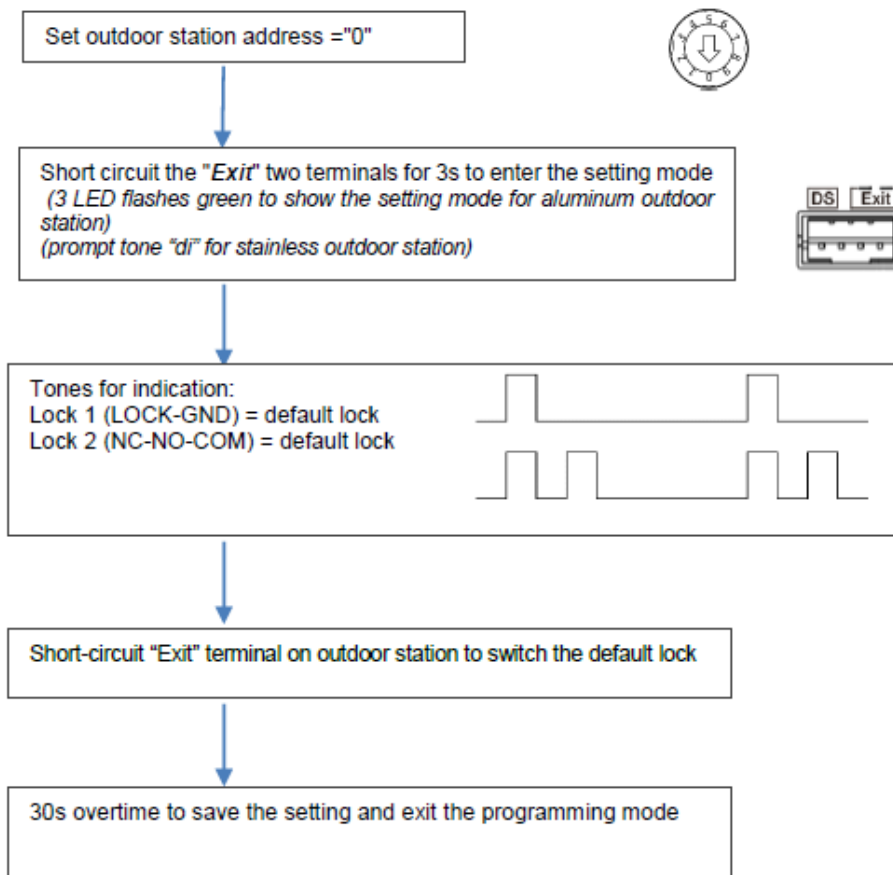

Outdoor Stations

When user inputs passwords at the outdoor station keypad module, which lock of outdoor station audio module will be unlocked in **Welcome M?**

Default lock will be unlocked, but we can change default lock to "Lock-GND" or "NO-NC-COM".

How to change default lock, pls see below detail.

Change default lock

Default lock can be set at either "Lock-GND" or "NO-NC-COM"

1

Unique solution ID: #1091

Author: Leo-Yangeng.Li

Last update: 2017-03-07 09:19