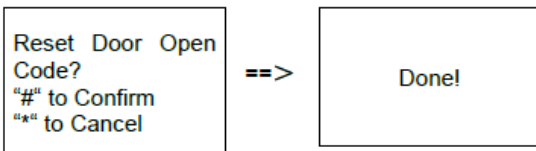

Reset the door open password

#* system password # =>

Access control # => Door open code # => Reset #