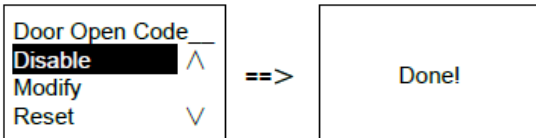

Outdoor Stations

How to set unlock passwords of keypad at the outdoor station in Welcome M? How many digits are the passwords?

Enter the outdoor station menu to set unlock passwords.

below is detail about how to set password, and reset.

Set the door open password ON/OFF (default: 123456)

#* system password # =>

Access Control # => Door open code # => Enable/disable #