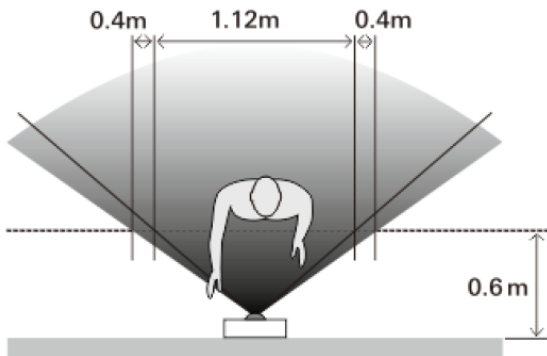

Outdoor Stations

What's the viewing angle of outdoor station camera module in Welcome M?

the viewing angle is 104° as below pic

Unique solution ID: #1084

Author: Leo-Yangeng.Li

Last update: 2017-03-07 08:50